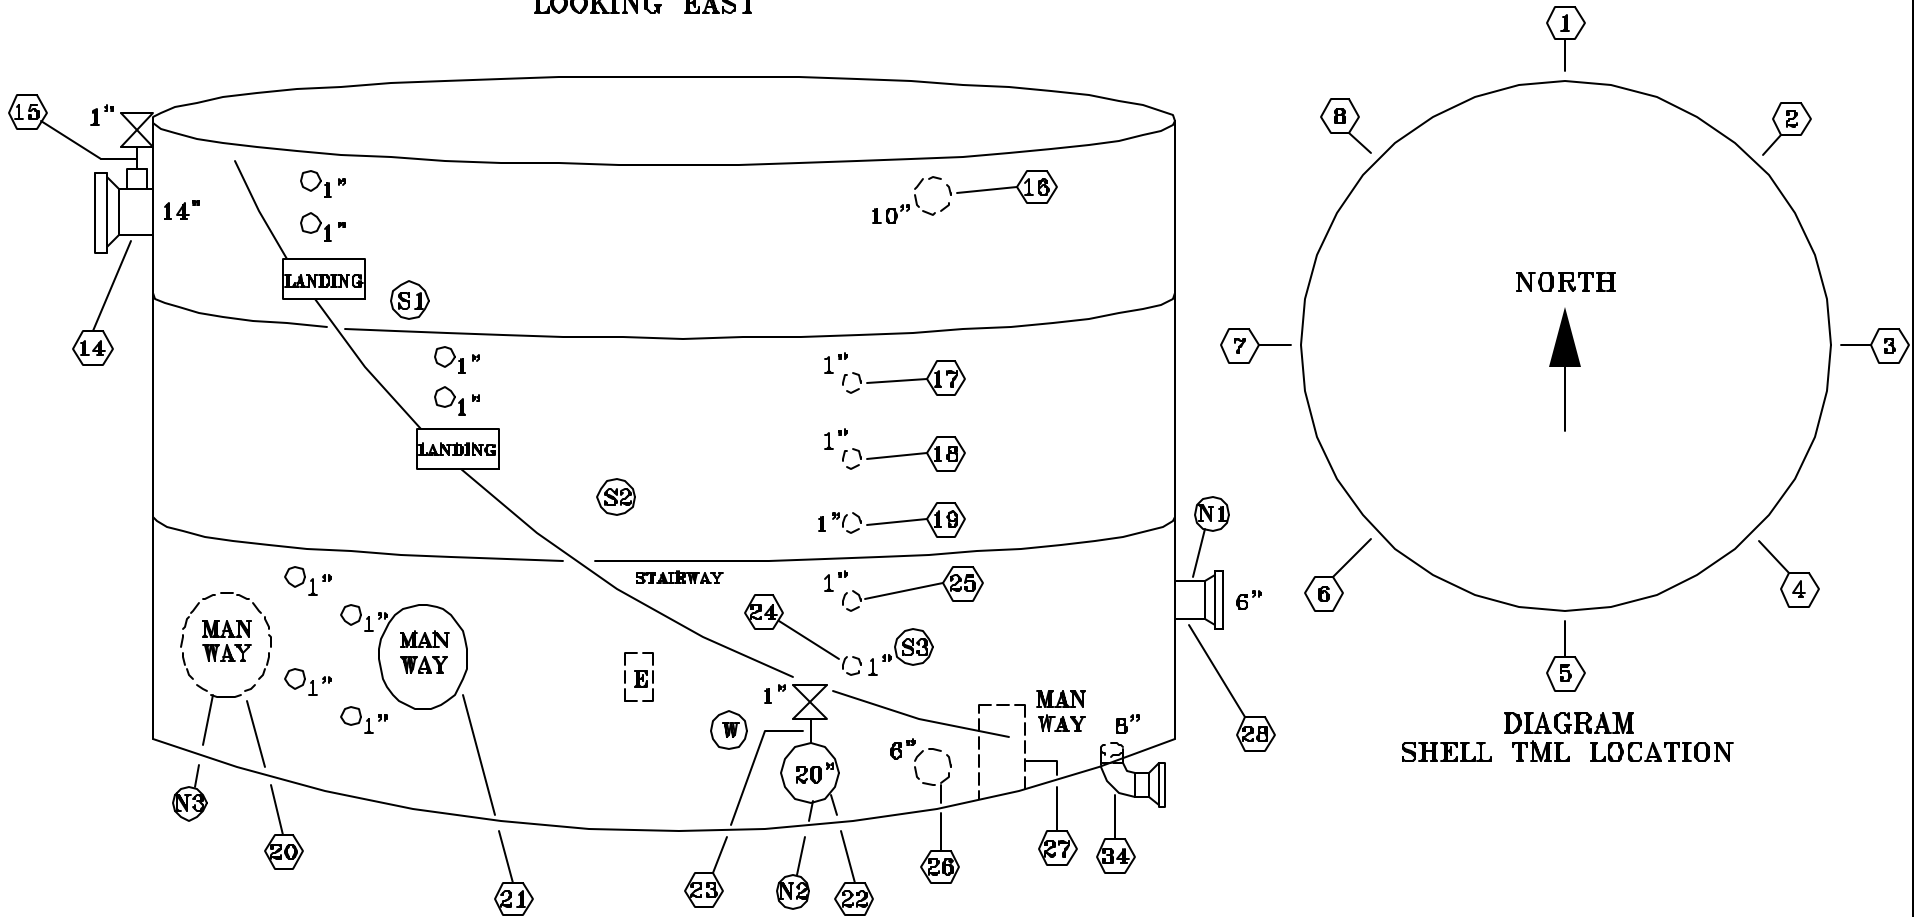

LOOKING EAST

DIAGRAM SHELL TML LOCATION

REVISED BY: SKK

M.A.W. PRESS.: ATM	PSIG @	EQUIPMENT NAME:
TEMP.: 100	DEG. F	DRY OIL STORAGE TANK
MATERIAL: SA-36		EQUIPMENT NO:
SERVICE: STORAGE		T-1 SHT. 1
CLASS: 1		P&ID's: F-30010-16
SCALE: NONE	C.A.: 0.000	INSULATION: YES